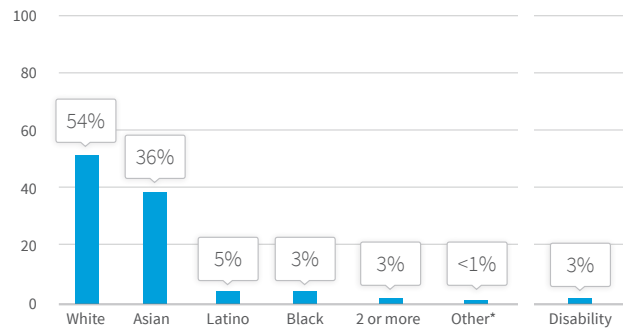

2016 LinkedIn Workforce Diversity Report

Global Gender
Percentage of employees (global)

Ethnicity* & Disabilities
Percentage of employees (U.S.)

Tech

Global Gender
Percentage of employees (global)

Ethnicity*
Percentage of employees (U.S.)

Non-Tech

Global Gender
Percentage of employees (global)

Ethnicity*
Percentage of employees (U.S.)

Leadership

Global Gender
Percentage of employees (global)

Ethnicity*
Percentage of employees (U.S.)

*Due to an error in an internal system, the Ethnicity portion of our Employee Diversity Report included some inaccurate data. We have updated these numbers to provide an accurate view of our workforce diversity.