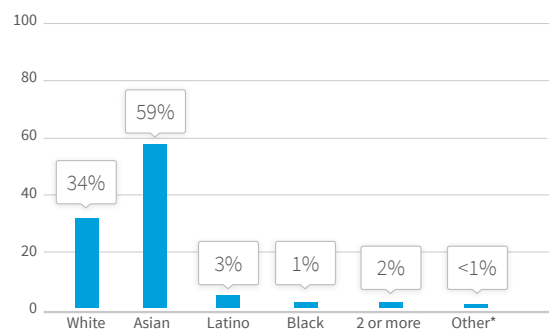

2016 LinkedIn Workforce Diversity Report

Global Gender
Percentage of employees (global)

Ethnicity* & Disabilities
Percentage of employees (U.S.)

Tech

Global Gender
Percentage of employees (global)

Ethnicity*
Percentage of employees (U.S.)

Non-Tech

Global Gender
Percentage of employees (global)

Ethnicity*
Percentage of employees (U.S.)

Leadership

Global Gender
Percentage of employees (global)

Ethnicity*
Percentage of employees (U.S.)

*Due to an error in an internal system, the Ethnicity portion of our Employee Diversity Report included some inaccurate data. We have updated these numbers to provide an accurate view of our workforce diversity.